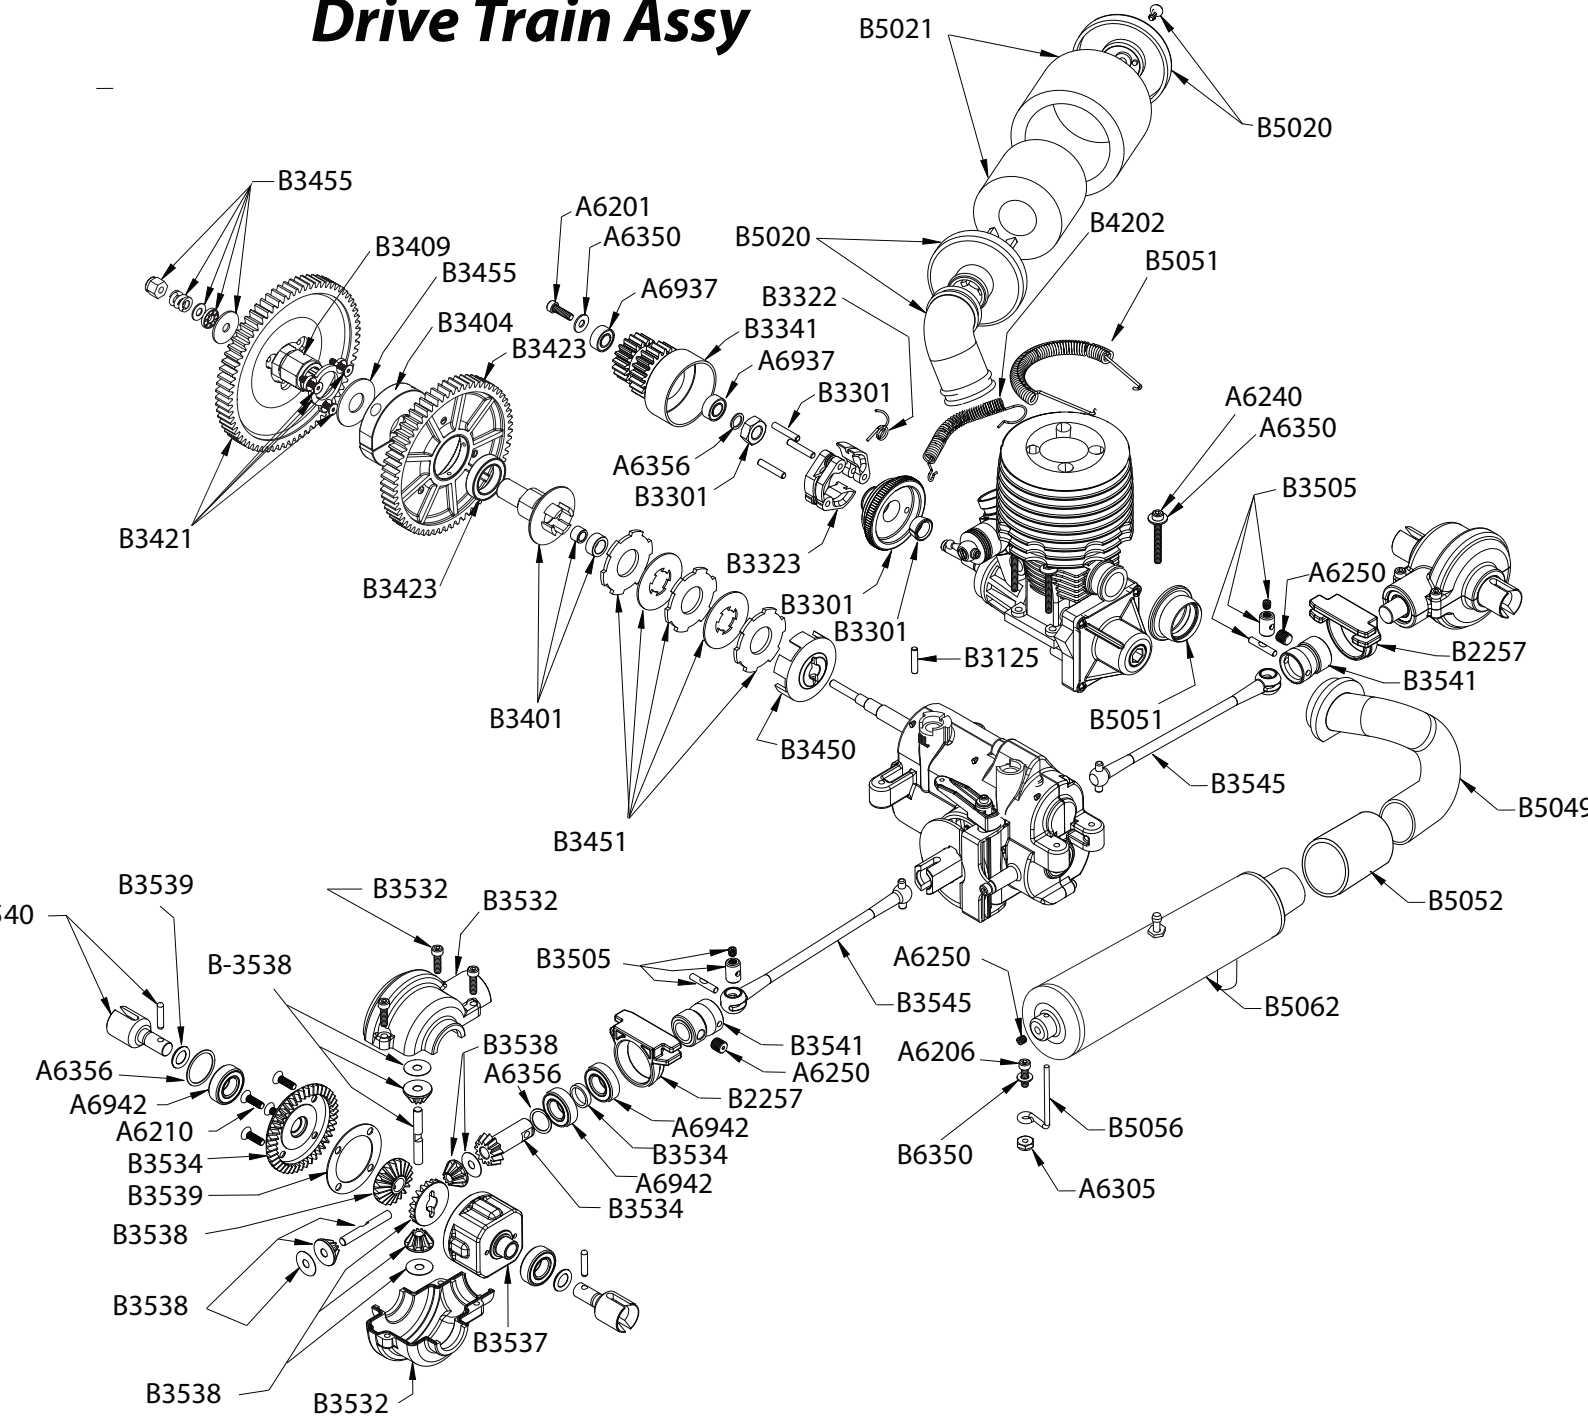

Drive Train Assy