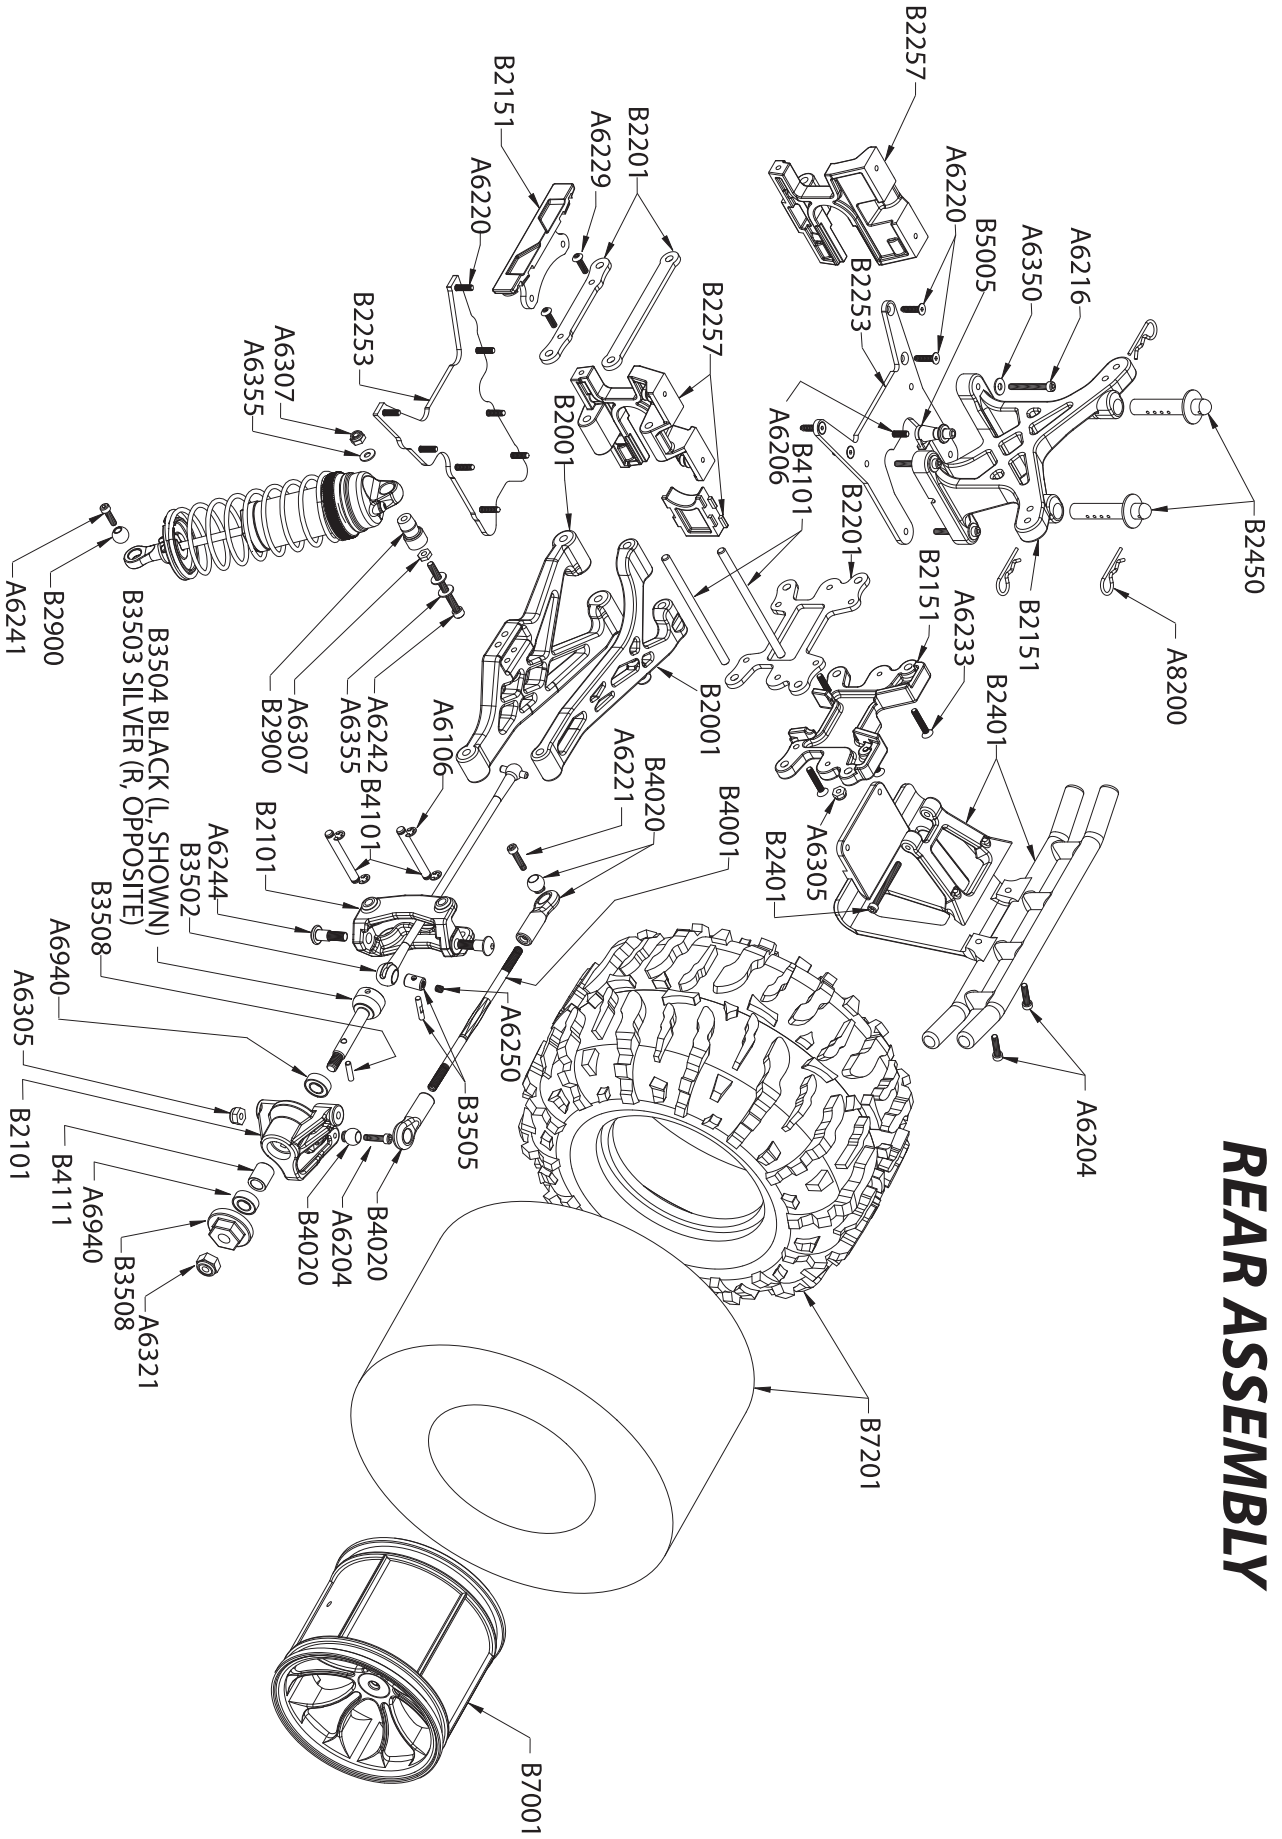

REAR ASSEMBLY