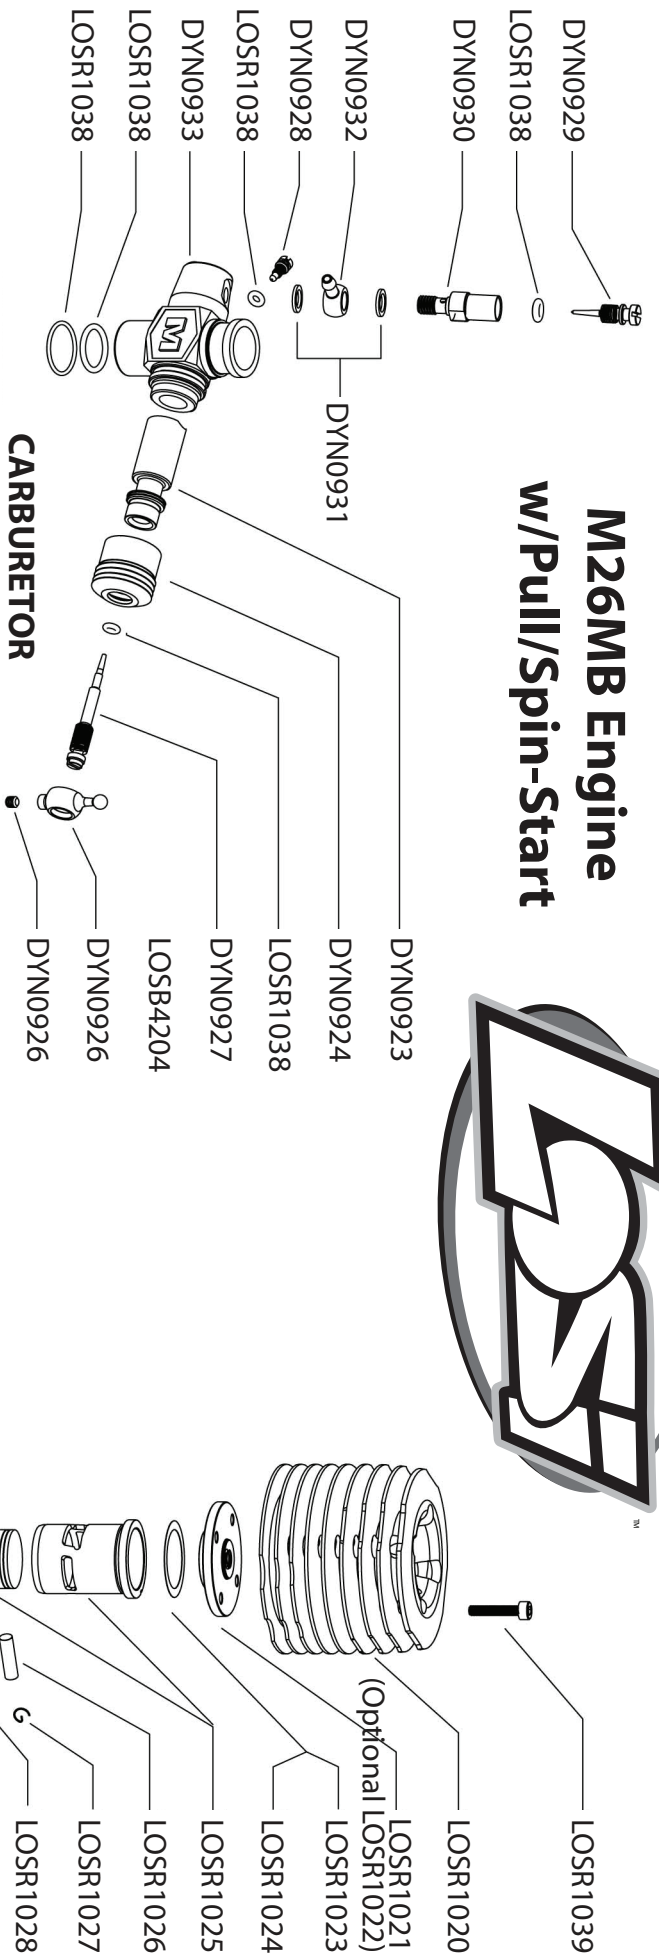

M26MB Engine w/Pull/Spin-Start

CARBURETOR