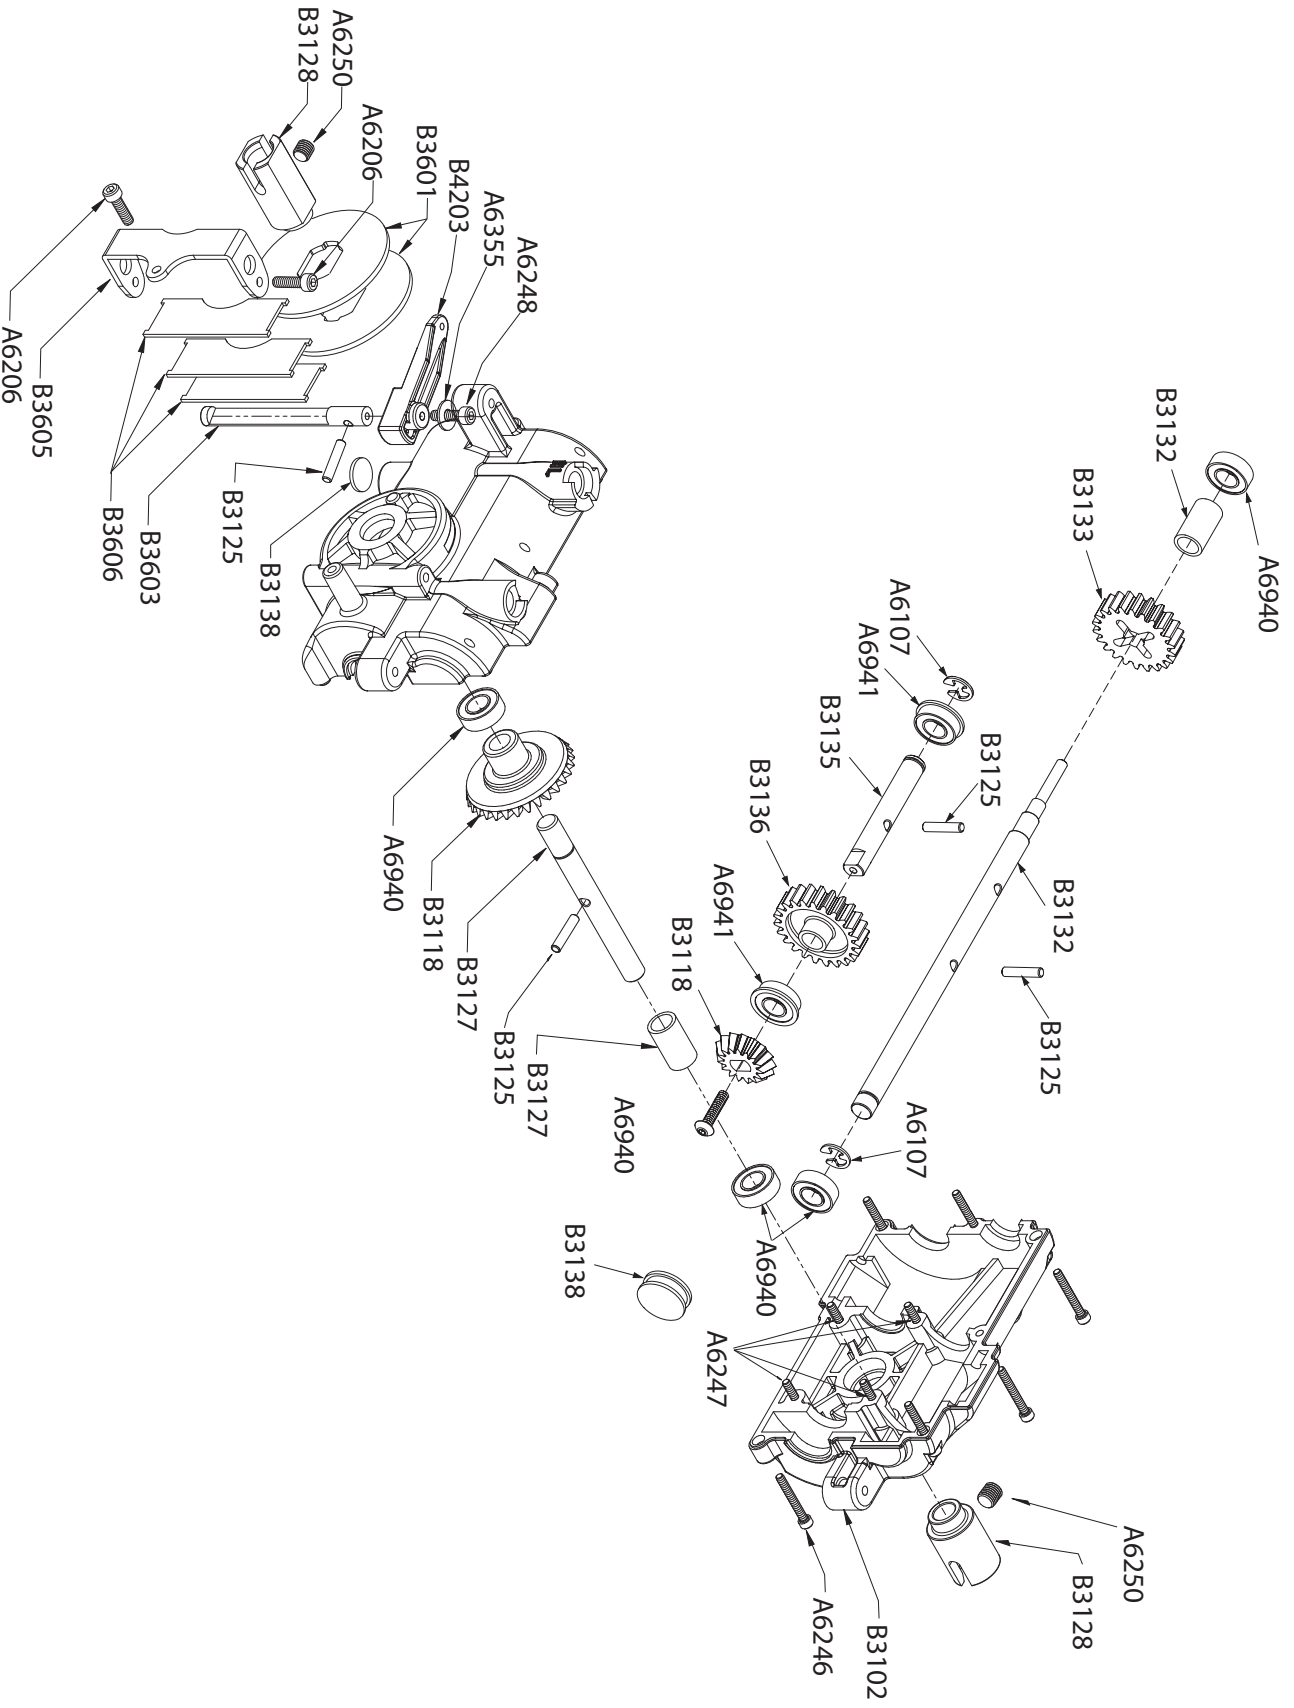

TRANSMISSION ASSEMBLY